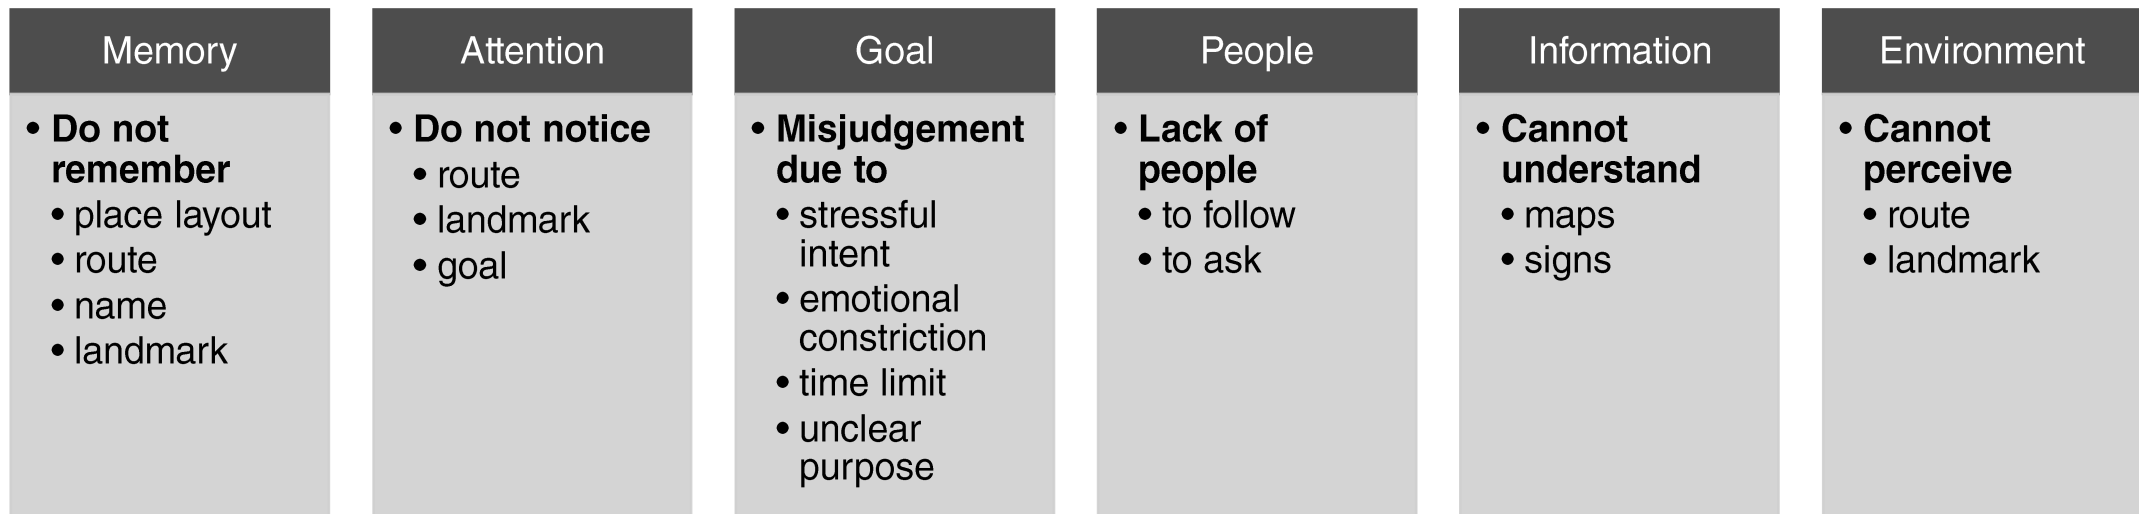

Boundaries

DETOUR

Being Lost

Waylosing

J.C. Jeffrey

Associate Professor of Wayfinding and Inclusive Design

MAGPIE model of Waylosing

J.C. Jeffrey (2020)