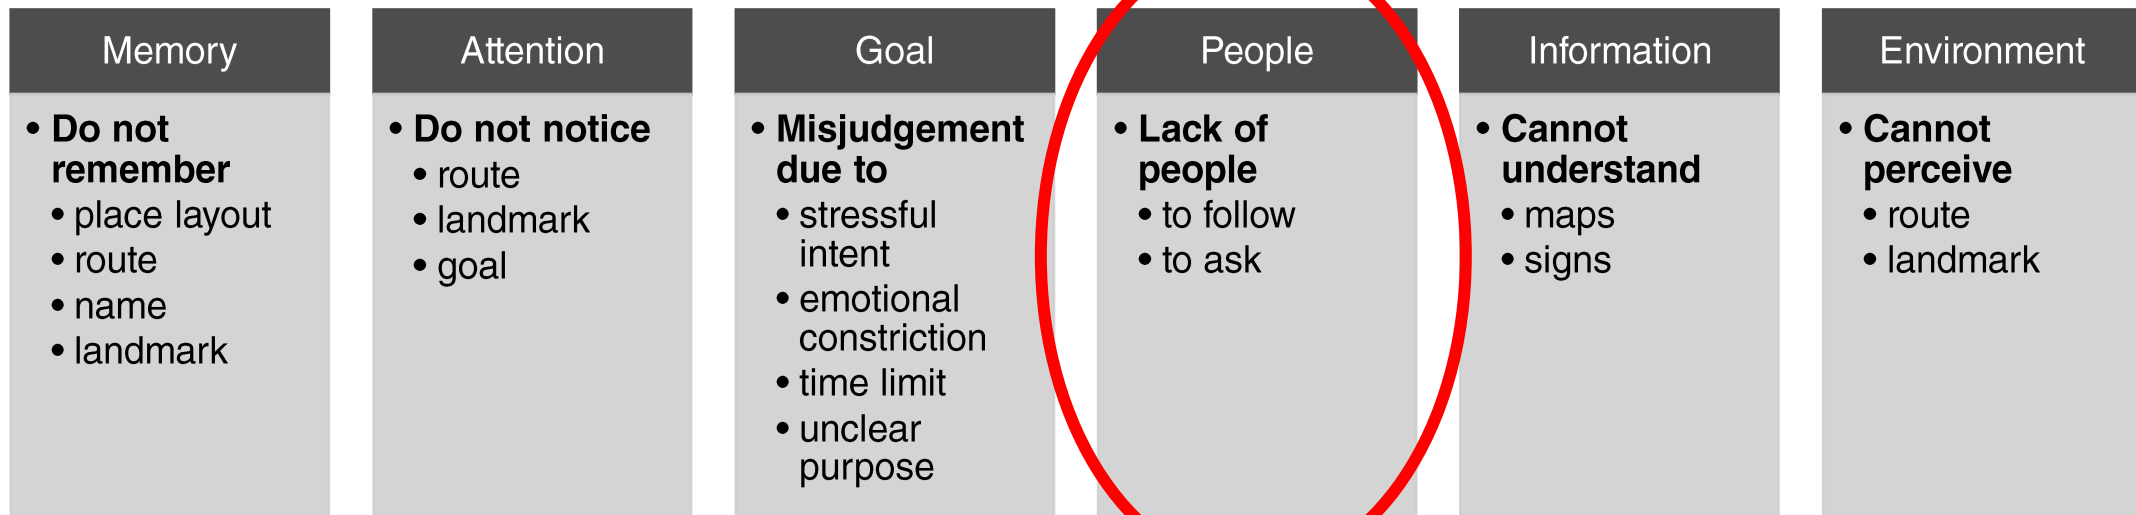

MAGPIE model of Waylosing

J.C. Jeffrey (2020)